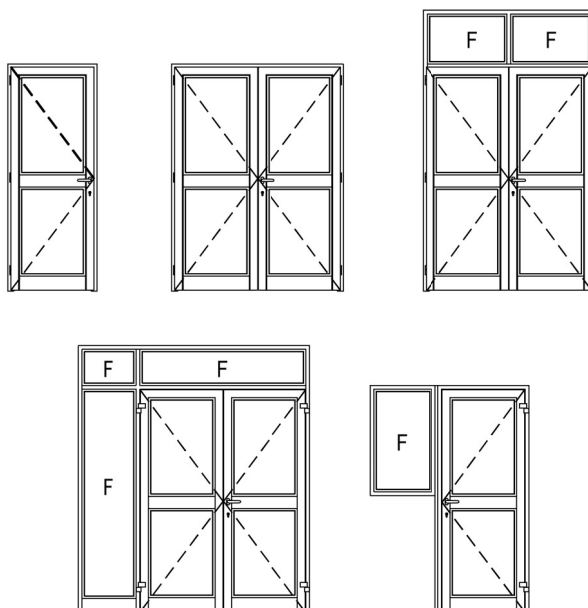

## ALUPCO THERM 56D, 60D, 64D HINGED DOOR SYSTEM Thermal Break

### Product Specifications

- Profile Size/Depth : Frame - 48mm, 52mm, 56mm  
Shutter - 56mm, 60mm, 64mm
- Assembly / Joint : Frame - Joint with 45°  
Shutter - Joint with 45°
- Profile Thickness : 1.5mm and 2mm
- Glazing : 24mm to 32mm Double Glass
- Rubber Gaskets : EPDM
- Polyamide Strips : I-Shape (16mm, 20mm, 24mm)
- Accessories : Handles, Hinges and Locks ...etc.  
Suit to Euro-Groove and available with  
GIESSE, SAVIO, MASTER, LAVAAL ...etc.

### Types of Openings

48/52/56