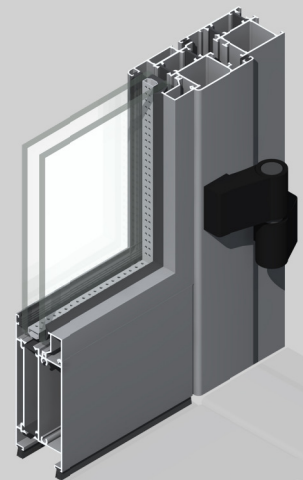

ALUPCO THERM 56D, 60D, 64D HINGED DOOR SYSTEM Thermal Break

Product Specifications

- Profile Size/Depth : Frame - 48mm, 52mm, 56mm
  Shutter - 56mm, 60mm, 64mm
- Assembly / Joint : Frame - Joint with 45°
  Shutter - Joint with 45°
- Profile Thickness : 1.5mm and 2mm
- Glazing : 24mm to 32mm Double Glass
- Rubber Gaskets : EPDM
- Polyamide Strips : I-Shape (16mm, 20mm, 24mm)
- Accessories : Handles, Hinges and Locks ...etc.
  Suit to Euro-Groove and available with
  GIESSE, SAVIO, MASTER, LAVAAL ...etc.

System Check

- Air Infiltration : (ASTM E283:1993) - Passed
- Water Penetration : (ASTM E331:1993) - Passed

Types of Openings